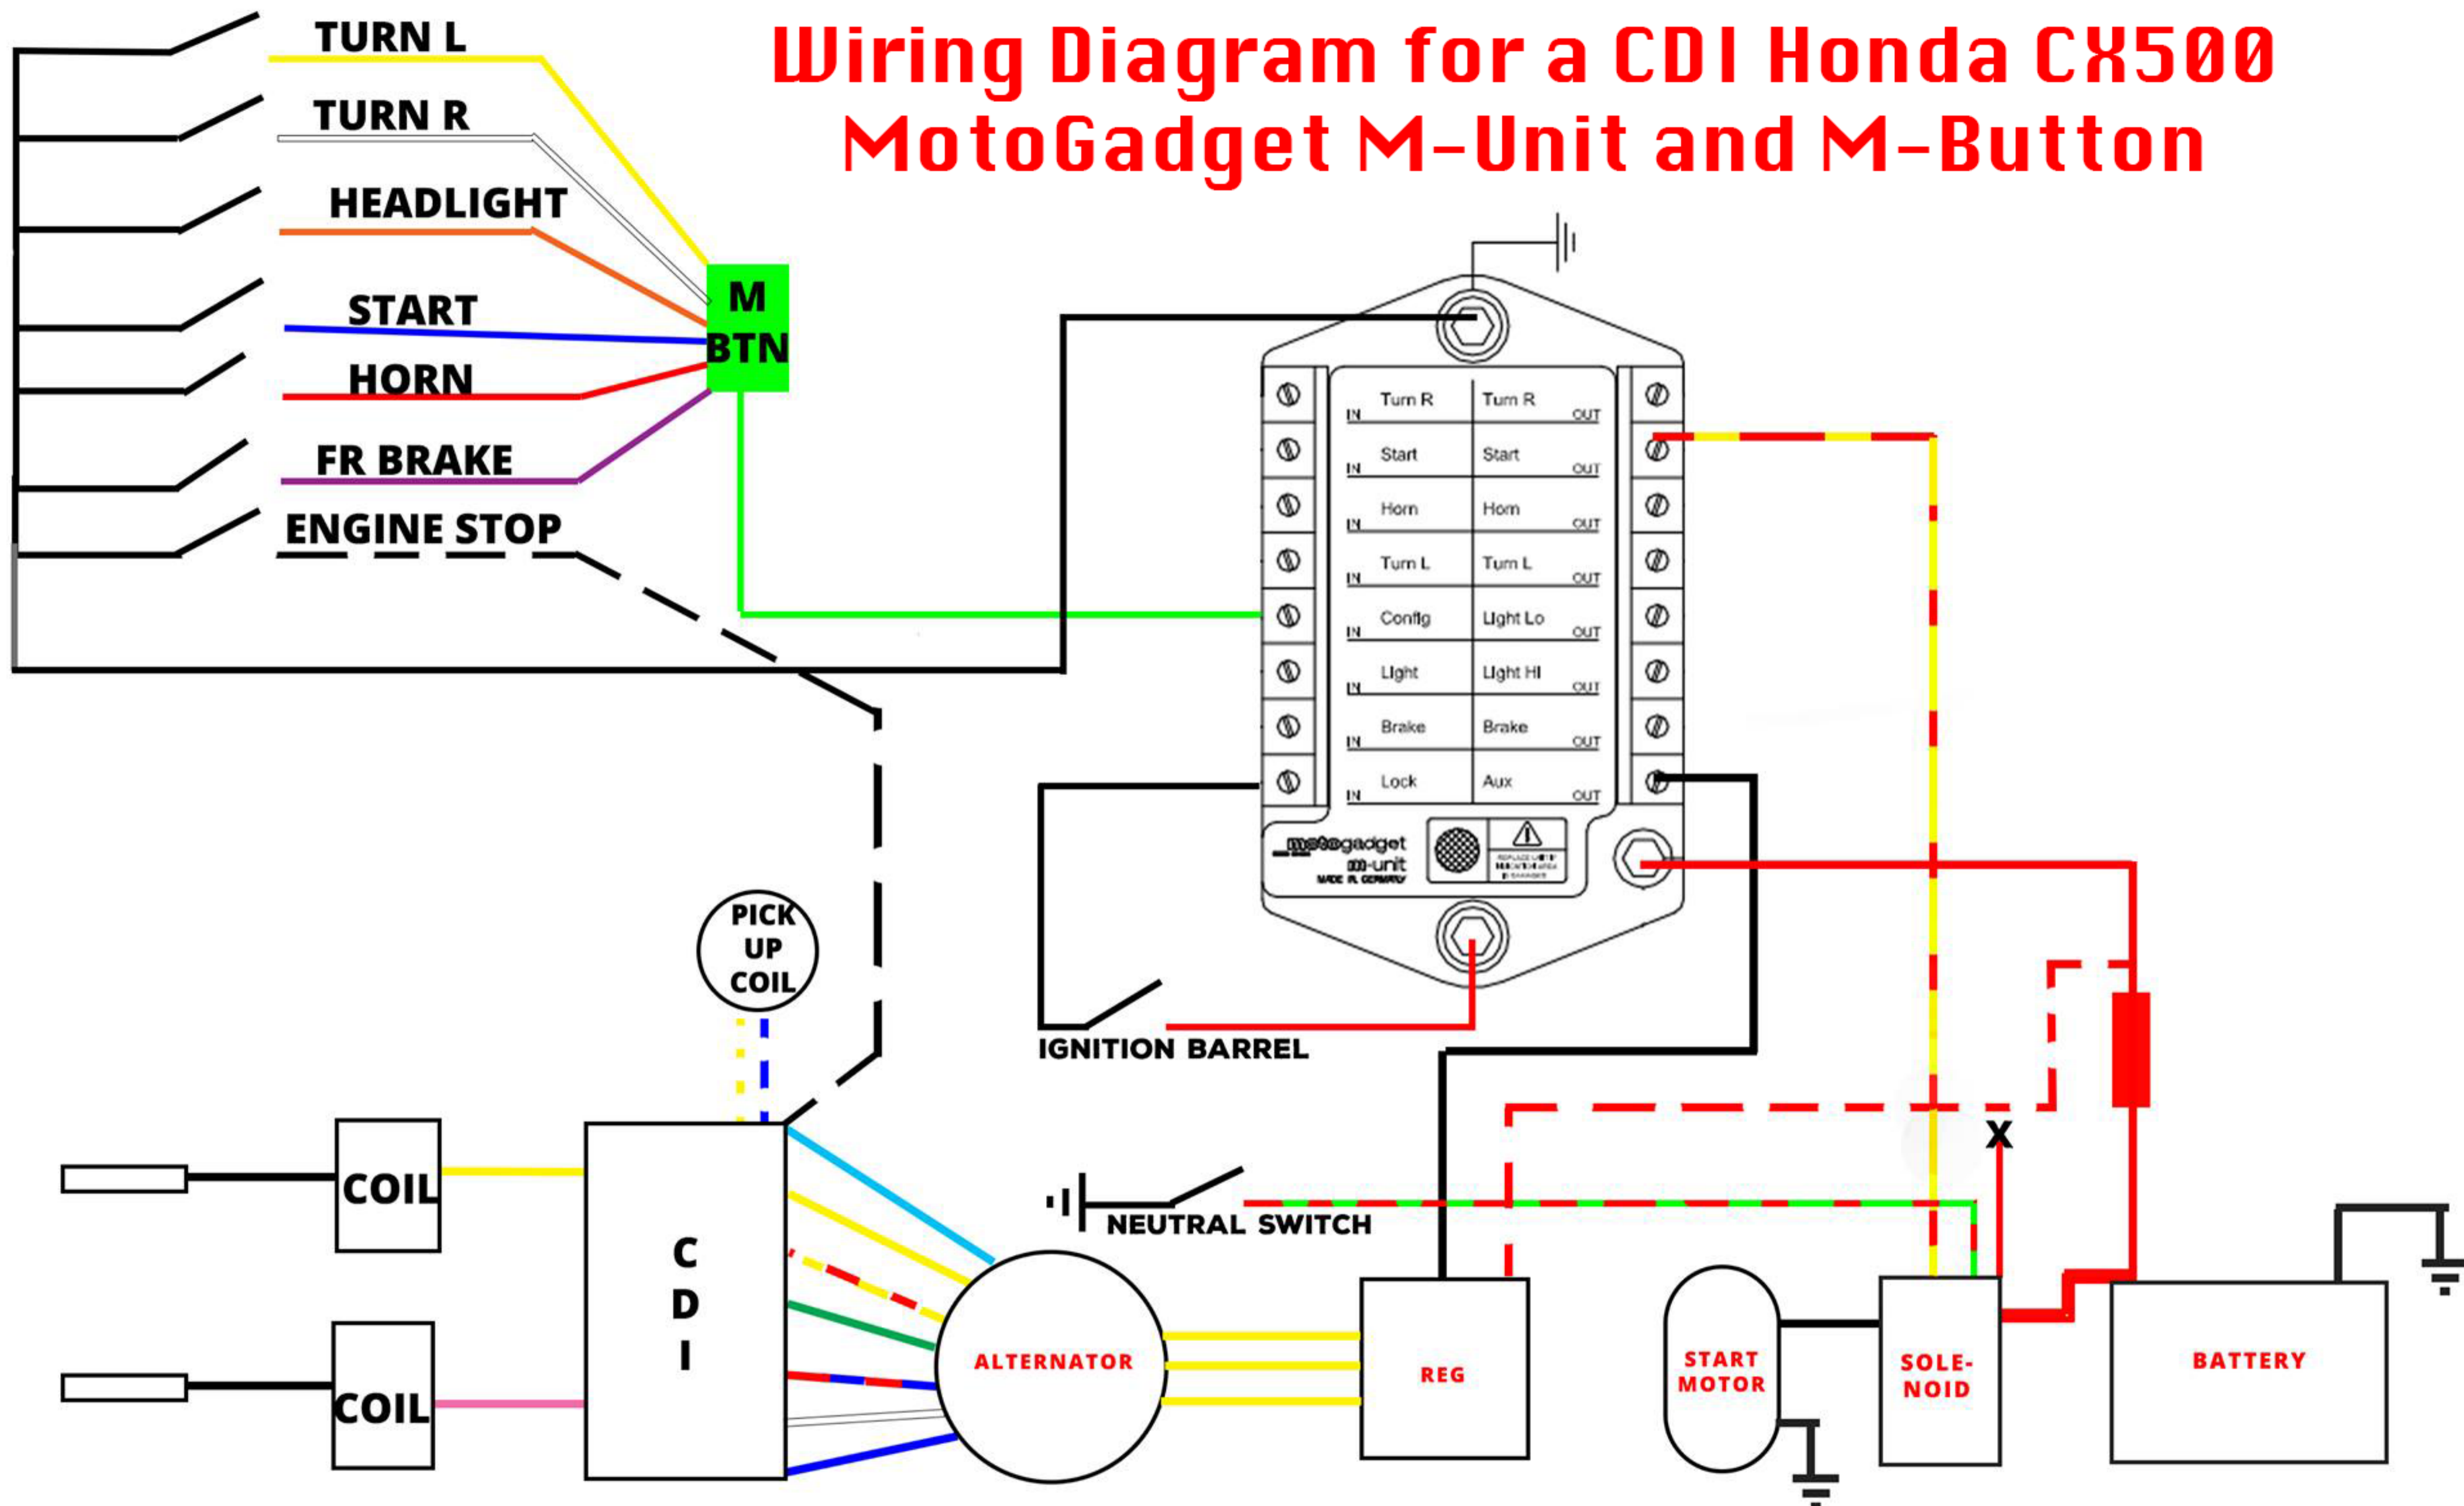

Wiring Diagram for a CDI Honda CX500 MotoGadget M-Unit and M-Button

Provided by Tommy Leyland